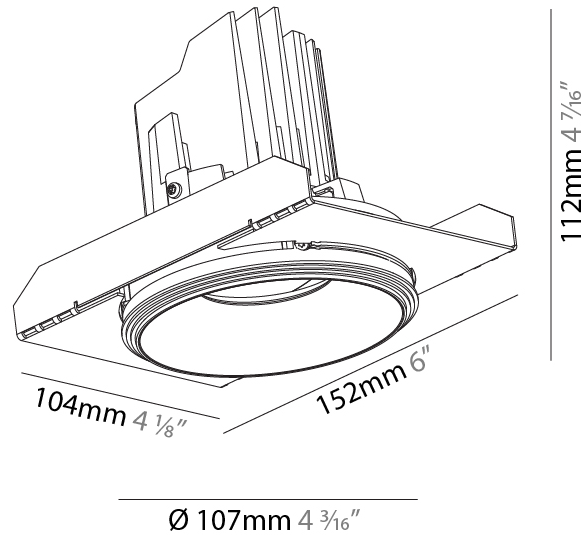

GENERAL

Series: Bioniq
 Subseries: Bioniq Round Semi Adjustable
 Brand: Prolicht
 Division: Architectural
 Mounting Type: Trimless
 Mounting Location: Ceiling
 Subcategory: Downlight

PHYSICAL

Shape: Round
 Diameter (mm): 107
 Diameter (in): 4 3/16
 Height (mm): 112
 Height (in): 4 7/16
 Ceiling Thickness (mm): 10 / 12.5 / 15 / 25
 Ceiling Thickness (in): 3/8 or 1/2 or 9/16 or 1
 Min. Recessing Depth (mm): 130
 Min. Recessing Depth (in): 5 1/8
 Light Distribution: Adjustable / Downlight
 Weight (kg): 0.609
 Weight (lbs): 1.34
 Fixture Finish: SSR / BKV / CWI / CRY / HAB / UFT / ITA / RUA / FTG / MYG / LOD / PUS / FRO / FUP / KIA / POP / BLS / SPG / MEY / GOH / GUM / CHC / COM / ABZ / JAG / OBR / MOS / ROR
 Fixture Material: Aluminum Die Cast
 Cut-out Measurements: \square 111mm / 4 3/8"
 Upon Request: Unique Ceiling Thickness

RATINGS AND CERTIFICATIONS

Certified By: Certified for North American Standards
 IP rating: IP20

111mm 4 3/16" | 130mm 5 1/8" | 10 | 12 1/2 | 15 | 25mm 3/8" 1/2" 9/16" 1" | 10° | 355°

A

BIONIQ ROUND SEMI ADJUSTABLE TRIMLESS